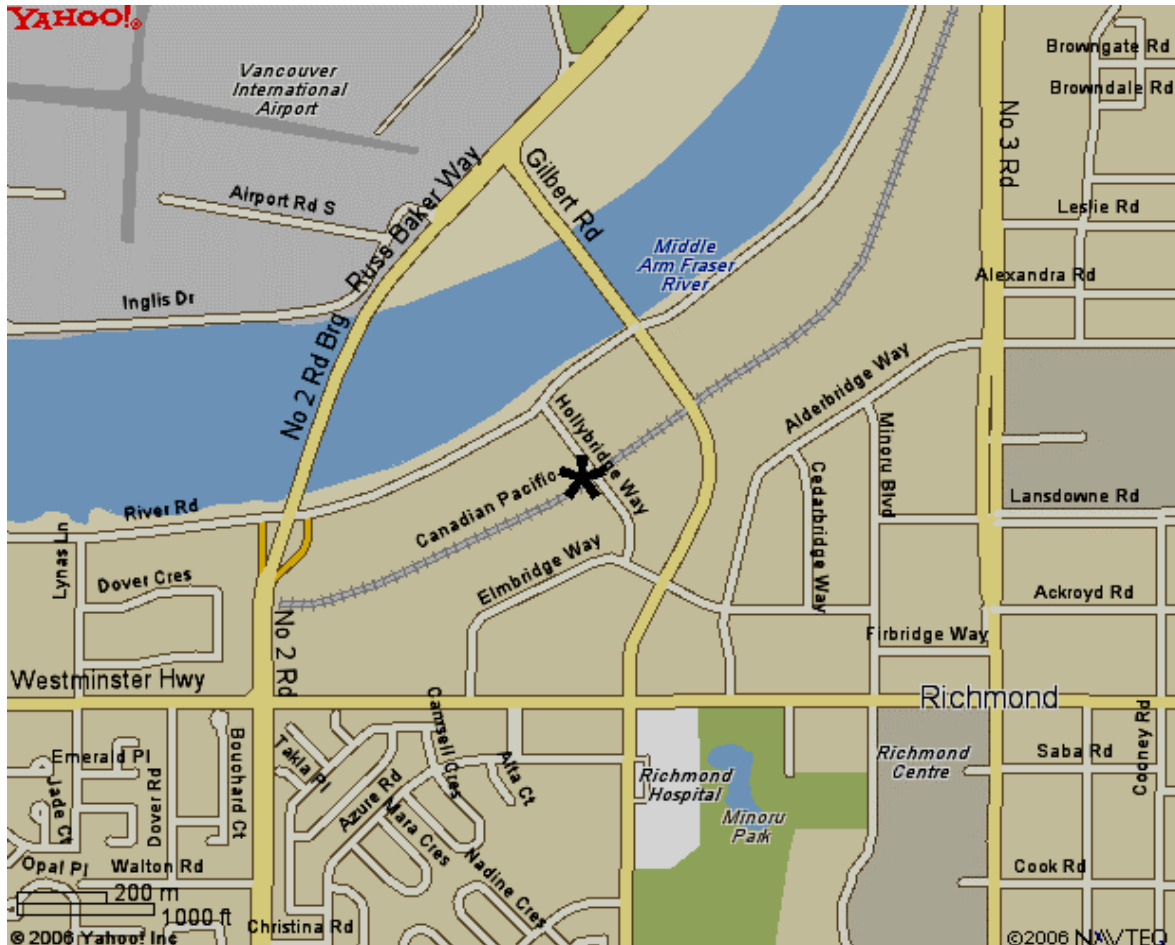

2012

WESTERN PET EXPO

2012

Richmond Curling Club - 5540 Hollybridge Way, Richmond, BC, V7C 4N3

From Vancouver Airport:

- Go east on Grant McConachie way
- Turn right onto Tempelton St.
- Turn left onto Miller Rd.
- Turn Right onto Russ Baker Way
- Turn left onto Gilbert Rd.
- Turn right onto Elmbidge Way
- Turn right onto Hollybridge Way

2495 Lancaster Road Suite 202, Ottawa ON K1B 4L5
Toll Free: 1-800-667-7452 Fax: 613-730-9111 www.pijaccanada.com