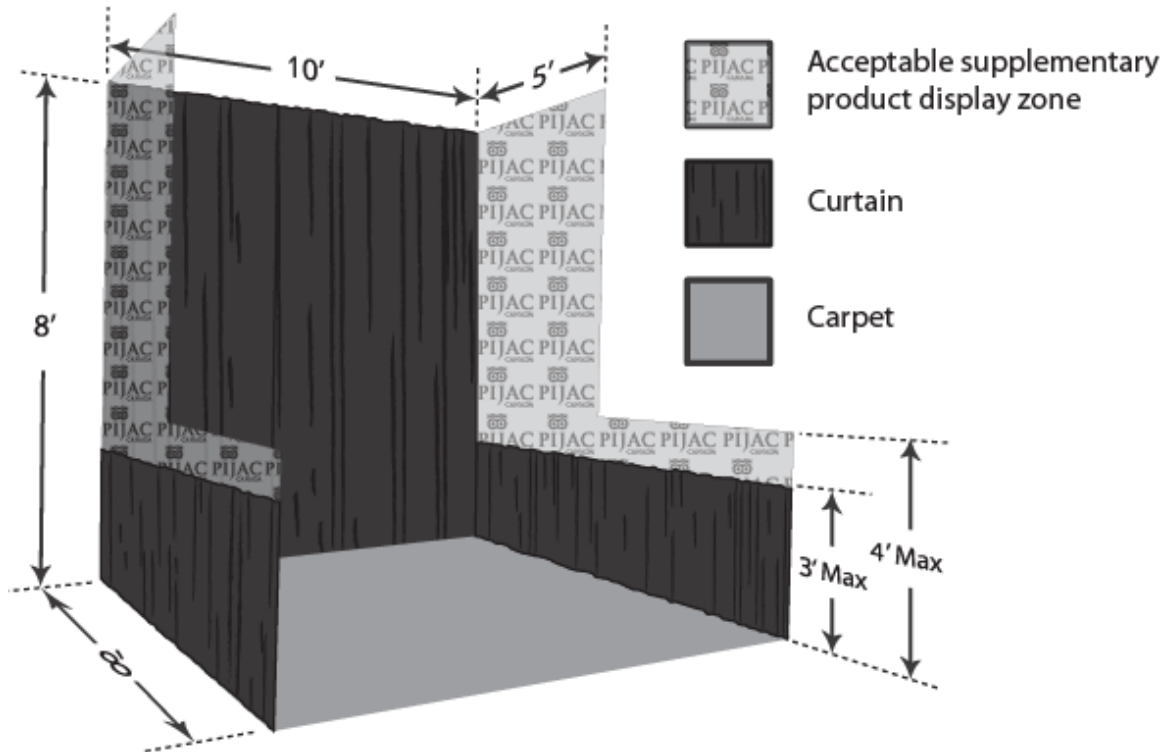

# WESTERN PET EXPO

2012

Please note: Booths at the Western Pet Expo are 10' wide x 8' deep with an 8' high back curtain.

Booth dimensions: 10 ft x 8 ft (width x depth)

## PLEASE NOTE:

- All booth setups must not block the visibility of the exhibitors on either side.
- All displays that are higher than 4' on the side must not be wider than 5' (starting from the back of the booth) and not be higher than 8' – **See Supplementary product display zone.**
- If visibility is hindered you will be asked to remove the items.
- Any content, company name, logo, etc. displayed on the back side of your booth above the curtain (facing the booths behind you) is strictly prohibited.