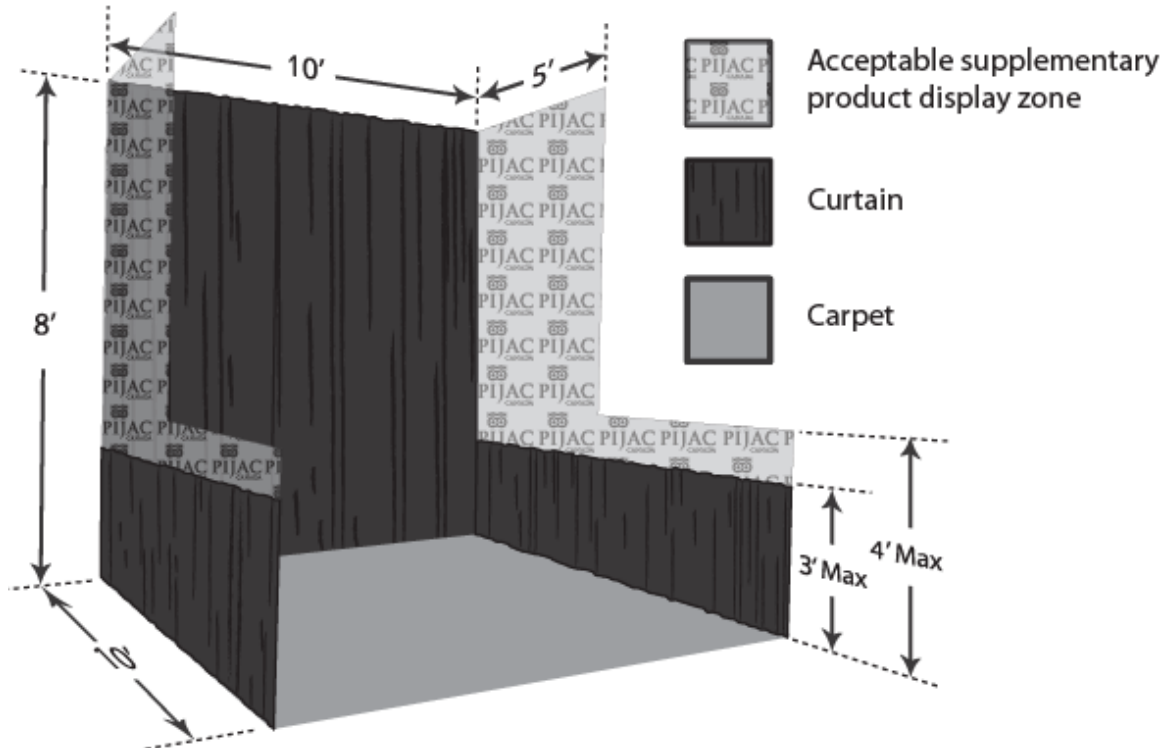

2012

CALGARY PET INDUSTRY TRADE SHOW

2012

Booth Dimensions: 10 ft x 10ft with an 8ft high back curtain

Booth dimensions: 10 ft x 10 ft

PLEASE NOTE:

- All booth setups must not block the visibility of the exhibitors on either side.
- All displays that are higher than 4' on the side must not be wider than 5' (starting from the back of the booth) and not be higher than 8' – **See Supplementary product display zone.**
- If visibility is hindered you will be asked to remove the items.
- Any content, company name, logo, etc. displayed on the back side of your booth above the curtain (facing the booths behind you) is strictly prohibited.