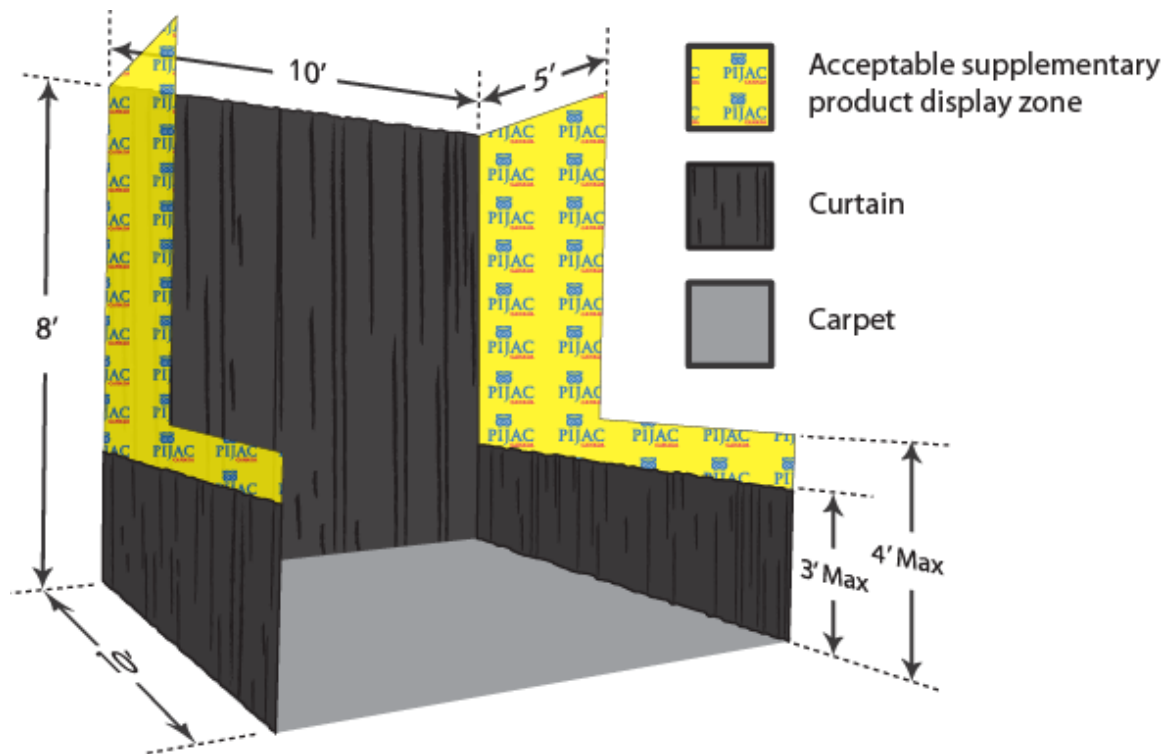

BOOTH DIMENSIONS:

10' x 10' WITH 8' HIGH BACK CURTAINS

PLEASE NOTE:

- All booth setup must not block the visibility of the exhibitors on either side.
- All displays that are higher than 4' on the side must not be wider than 5' in width (starting from the back of the booth) and not be higher than 8' – **See acceptable supplementary product display zone.**
- If visibility is hindered, you will be asked to remove the items.
- Any content, company name, logo, etc. displayed on the back side of your booth above the curtain (facing the booths behind you) is strictly prohibited.