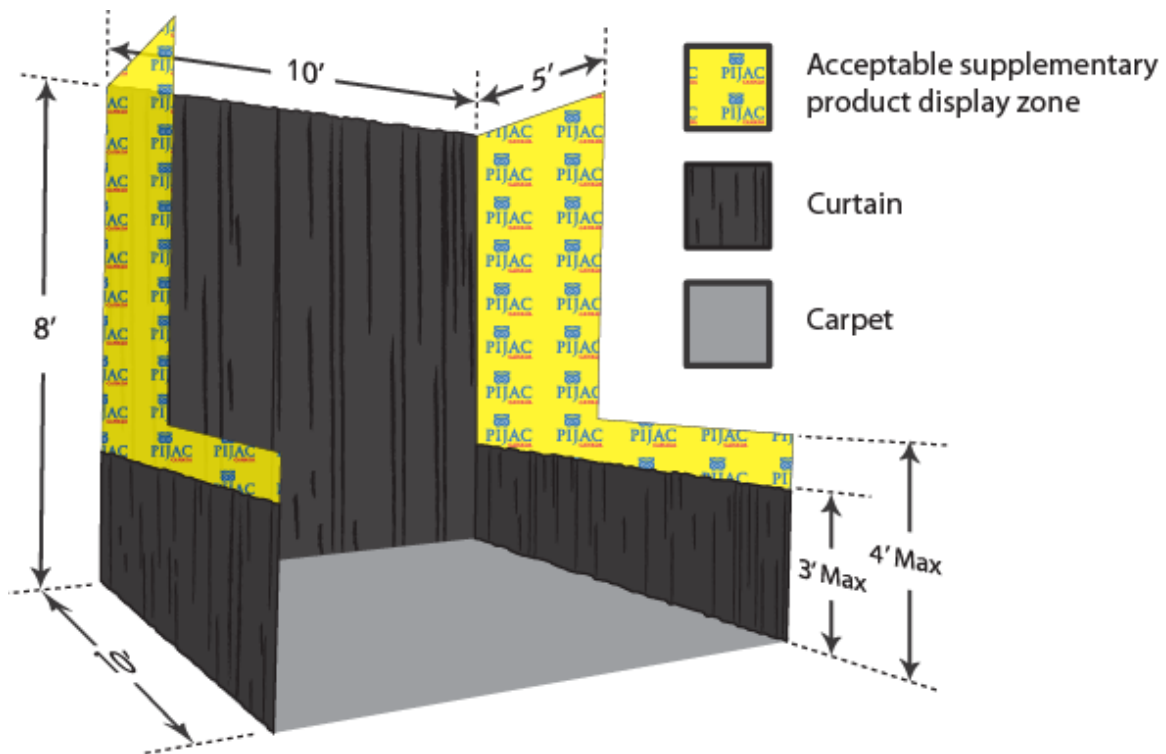

## BOOTH DIMENSIONS:

**10' x 10' WITH 8' HIGH BACK CURTAINS**

### PLEASE NOTE:

- All booth setup must not block the visibility of the exhibitors on either side.
- All displays that are higher than 4' on the side must not be wider than 5' in width (starting from the back of the booth) and not be higher than 8' – **See acceptable supplementary product display zone.**
- If visibility is hindered, you will be asked to remove the items.
- Any content, company name, logo, etc. displayed on the back side of your booth above the curtain (facing the booths behind you) is strictly prohibited.