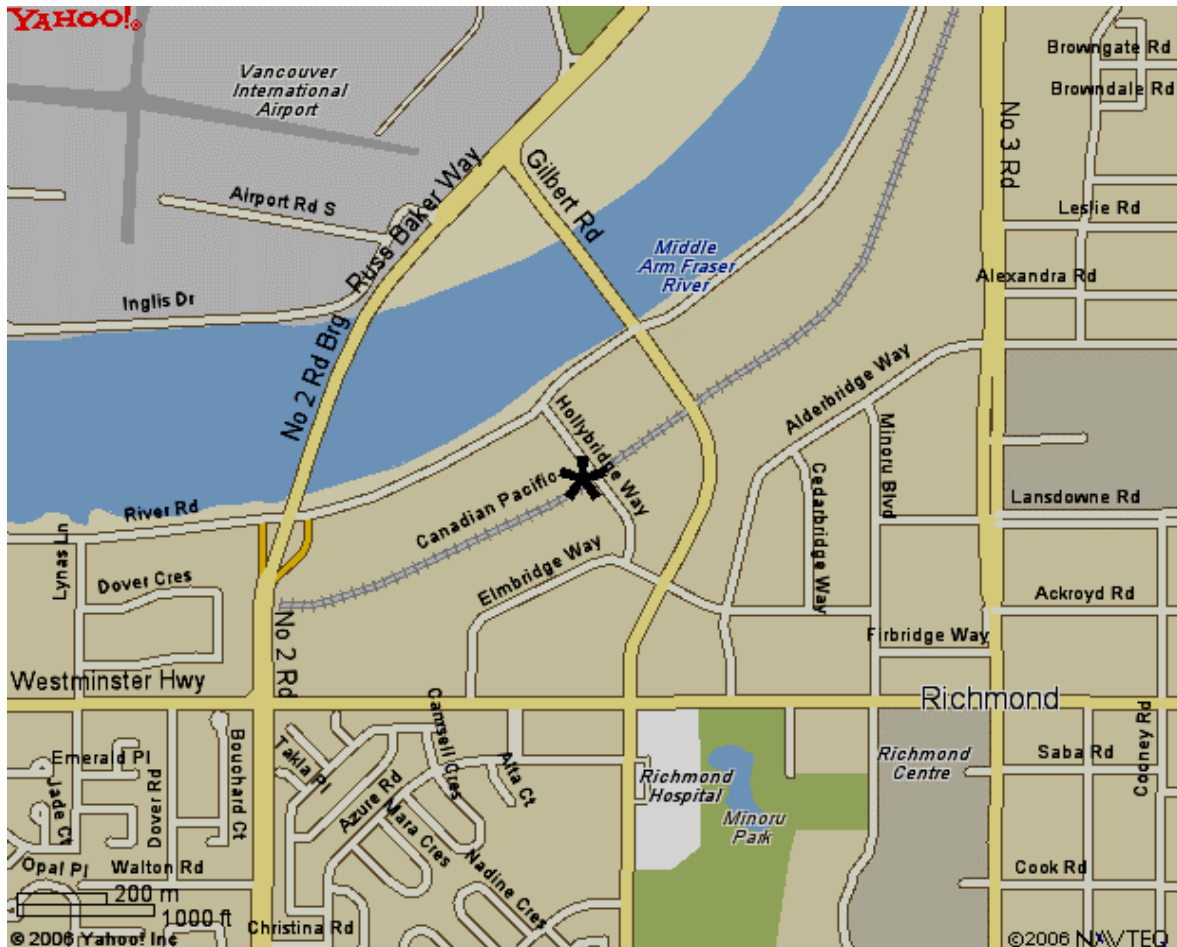

*Richmond Curling Club - 5540 Hollybridge Way, Richmond, BC, V7C 4N3*

*From Vancouver Airport:*

- *Go east on Grant McConachie way*
- *Turn right onto Tempelton St.*
- *Turn left onto Miller Rd.*
- *Turn Right onto Russ Baker Way*
- *Turn left onto Gilbert Rd.*
- *Turn right onto Elmbridge Way*
- *Turn right onto Hollybridge Way*