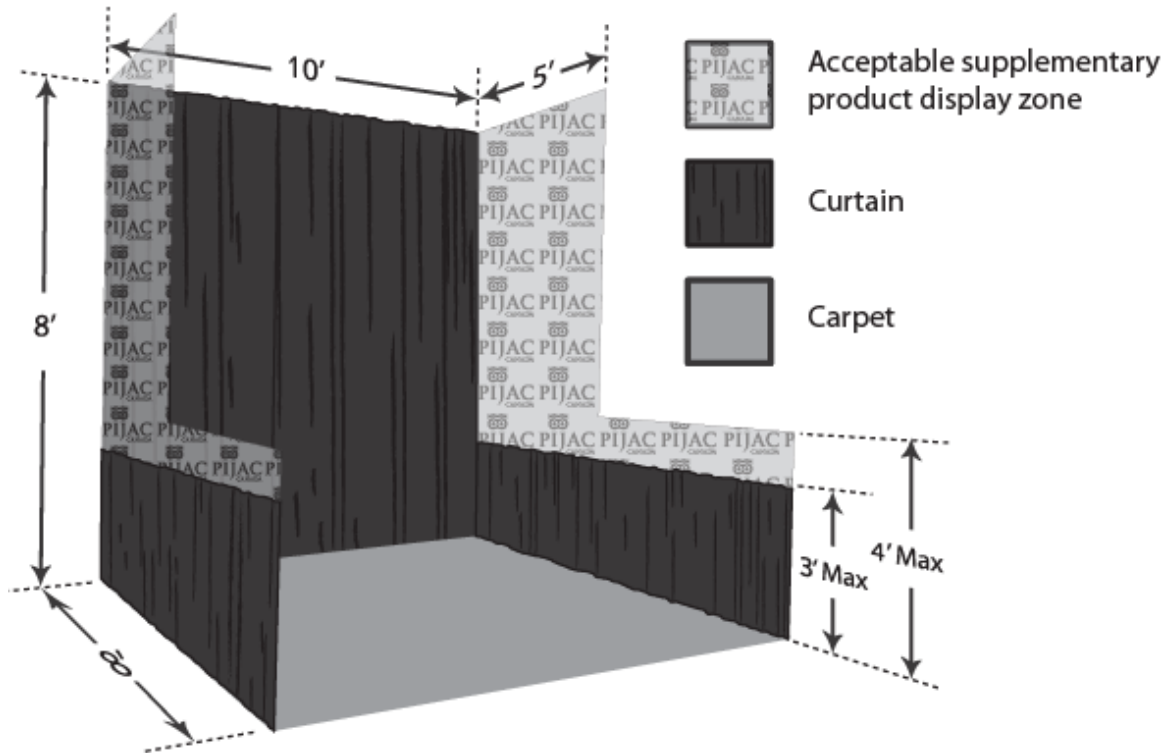

Please note: Booths at the Western Pet Expo are 10' wide x 8' deep with an 8' high back curtain.

Booth dimensions: 10 ft x 8 ft (width x depth)

PLEASE NOTE:

- All booth setups must not block the visibility of the exhibitors on either side.
- All displays that are higher than 4' on the side must not be wider than 5' (starting from the back of the booth) and not be higher than 8' – *See Supplementary product display zone.*
- If visibility is hindered you will be asked to remove the items.
- Any content, company name, logo, etc. displayed on the back side of your booth above the curtain (facing the booths behind you) is strictly prohibited.